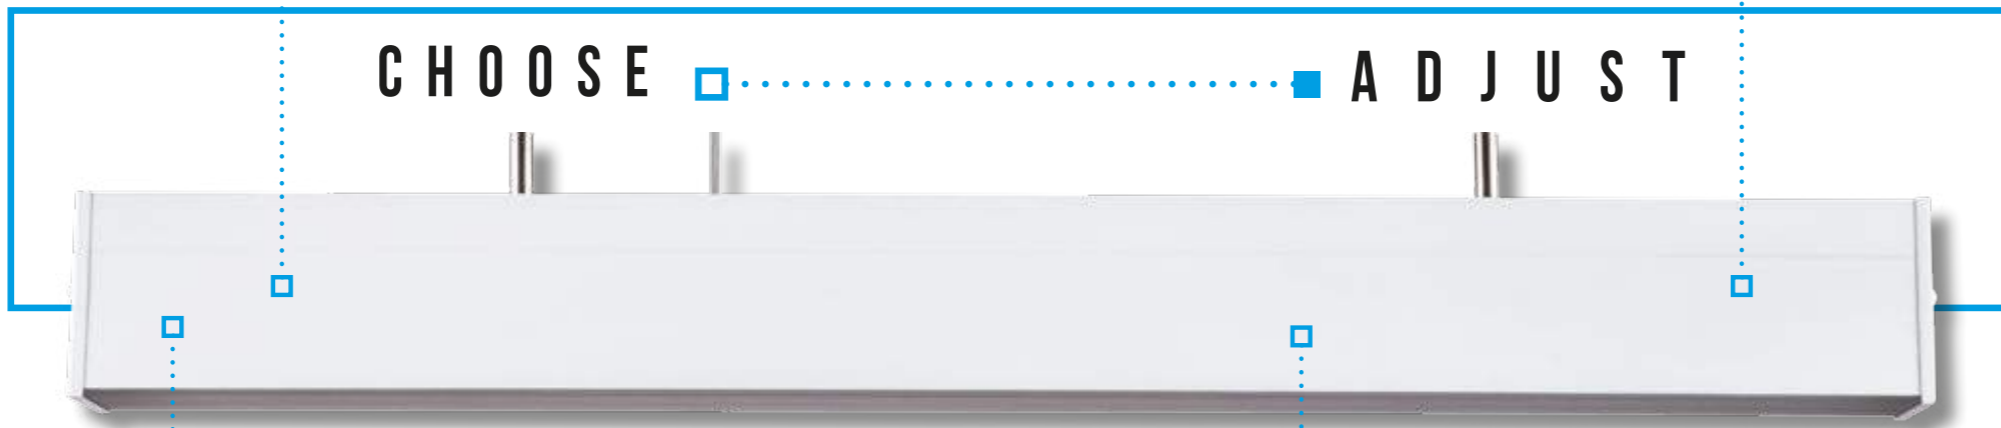

1693 mm

THREE LENGTHS

TWO COLOUR TEMPERATURES

WARM WHITE

NEUTRAL

CHOOSE ADJUST

UNIQUE LIGHTING LINE

THREE TYPES OF DIFFUSER