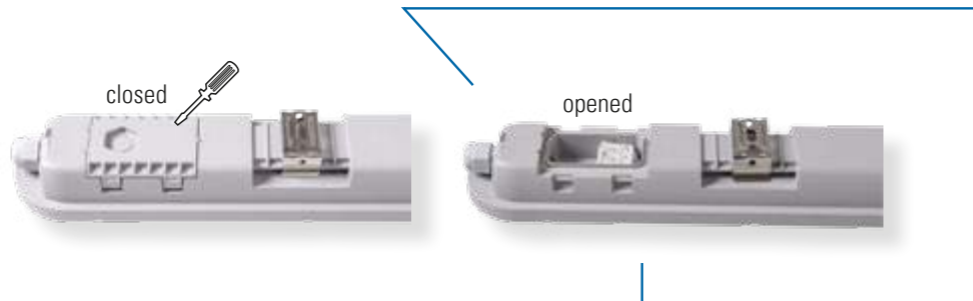

MADE IN POLAND

SPOT OR
ASYMETRIC
LENSE

TWO TYPES OF DIFFUSERS

RYF

OPL

**EASY
INSTALLATION**
FROM BACK
WITHOUT
OPENING
LIGHTING
FIXTURE

EASY MONTAGE
WITH ADJUSTABLE HOOKS

POSSIBILITY
OF CONNECTION