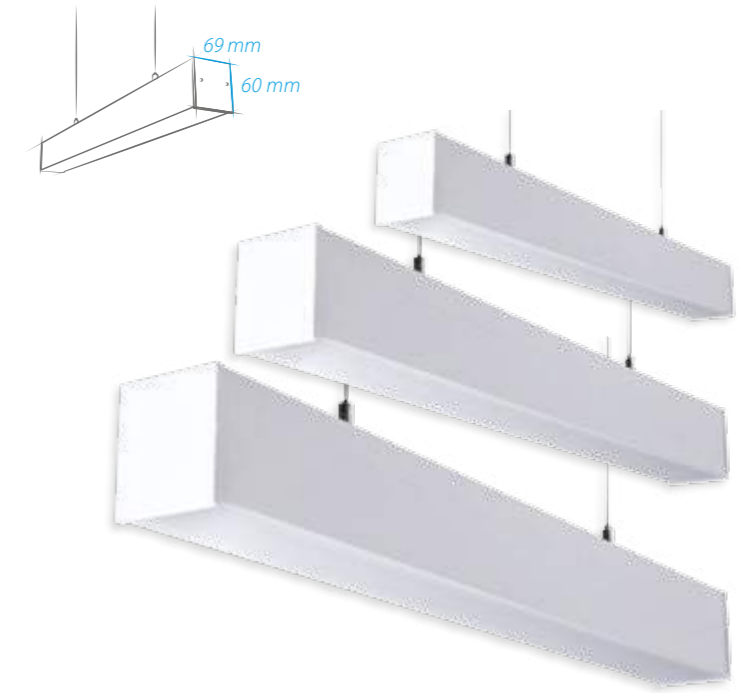

ALIN LED ALIN LED

KANLUX
ALIN LED

573 mm

1133 mm

1693 mm

THREE LENGTHS

TWO COLOUR TEMPERATURES

WARM WHITE

NEUTRAL

CHOOSE   ADJUST

UNIQUE LIGHTING LINE

THREE TYPES OF DIFFUSER

MATTE

MICROPRISMATIC

RASTER

low
UGR

ATTENTION
TO DETAILS

WHAT MAKES US DIFFERENT?

POWER SUPPLY
by OSRAM

high quality
LED MODULE

Intelligent
system control
DALI MODULE